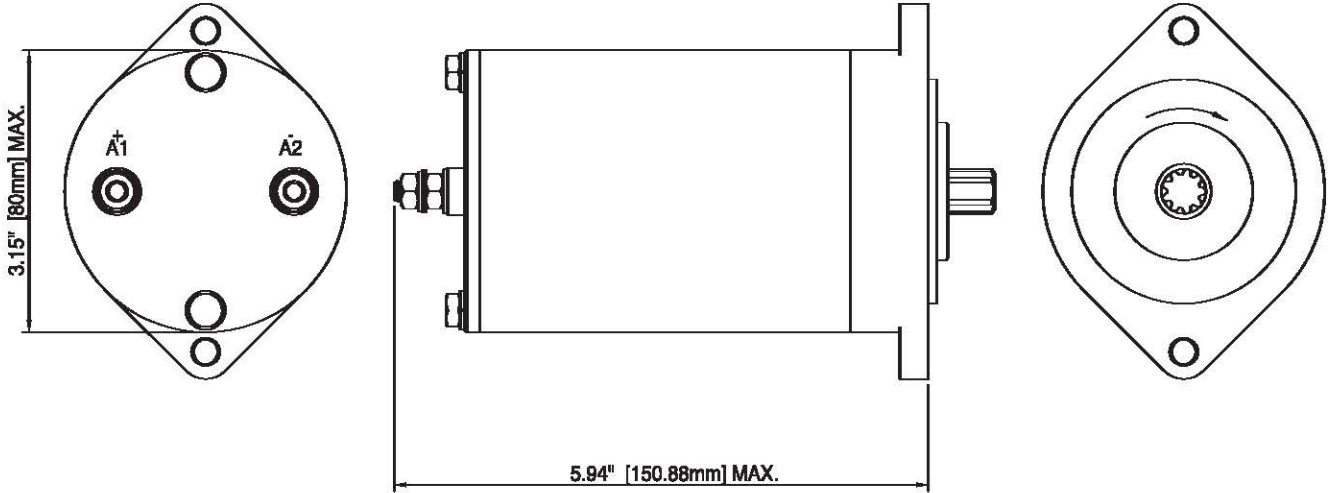

# 3.0" 12-24V DC MOTOR PERFORMANCE

KIT NO.	VOLTAGE	POWER	UL RECOGNIZED	BRUSH KIT
KM06	24 VDC	500W	YES	K-78
KM08	12 VDC	800W	YES	K-77
KM09	24 VDC	800W	YES	K-78

If using KS5 Smart Start, you must order K-104 and 5199-AA.