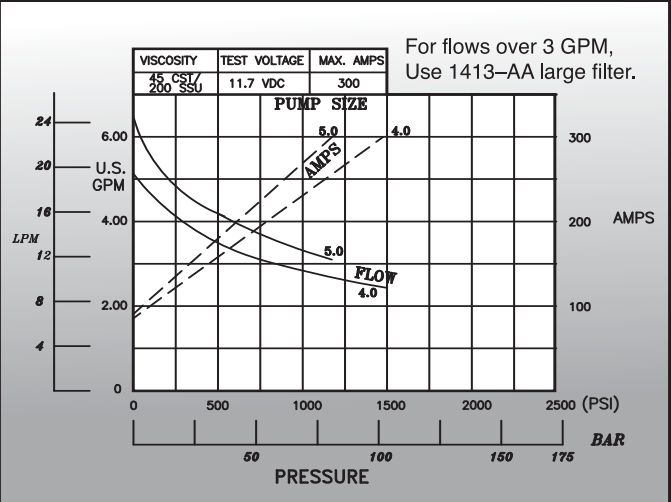

KMD1-3

4.5" 12V DC MOTOR (STD. & EXT. DUTY) PERFORMANCE & DUTY CYCLE

KMD1-3 Flow/AMP vs. Pressure Curve

KMD1-3 Flow/AMP vs. Pressure Curve

KMD1-3 Motor Duty Cycle

S3 Duty Rating on time. (% of 5 minutes)