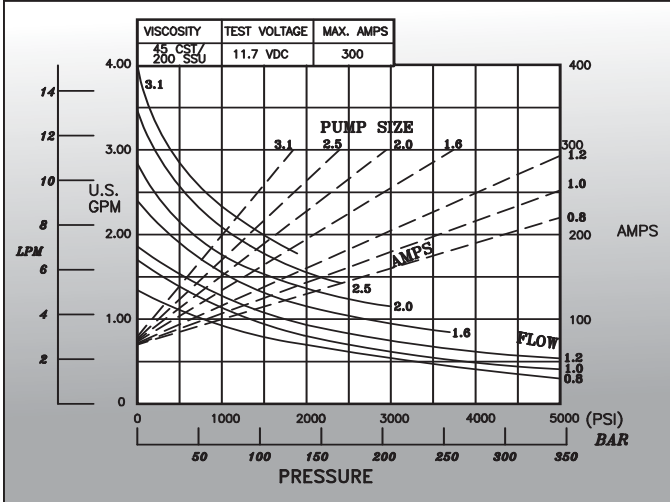

KMD1-3

4.5" 12V DC MOTOR (STD. & EXT. DUTY) PERFORMANCE & DUTY CYCLE

KMD1-3 Flow/AMP vs. Pressure Curve

KMD1-3 Flow/AMP vs. Pressure Curve

KMD1-3 Motor Duty Cycle

S3 Duty Rating on time. (% of 5 minutes)