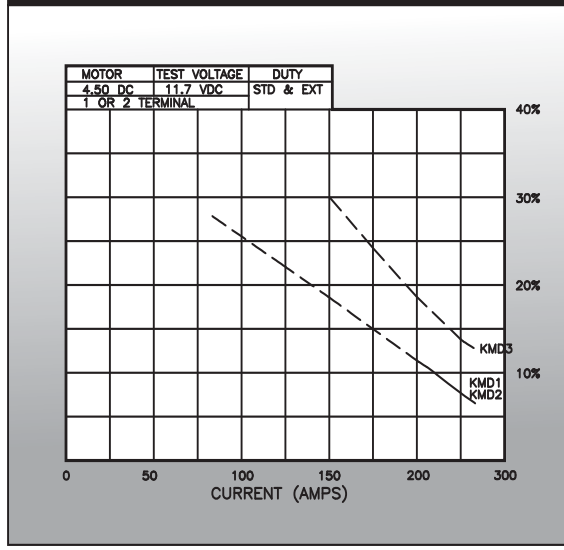

KMD1-3

4.5" 12V DC MOTOR (STD. & EXT. DUTY) PERFORMANCE & DUTY CYCLE

KMD1-3 Flow/AMP vs. Pressure Curve

KMD1-3 Flow/AMP vs. Pressure Curve

KMD1-3 Motor Duty Cycle

S3 Duty Rating on time. (% of 5 minutes)