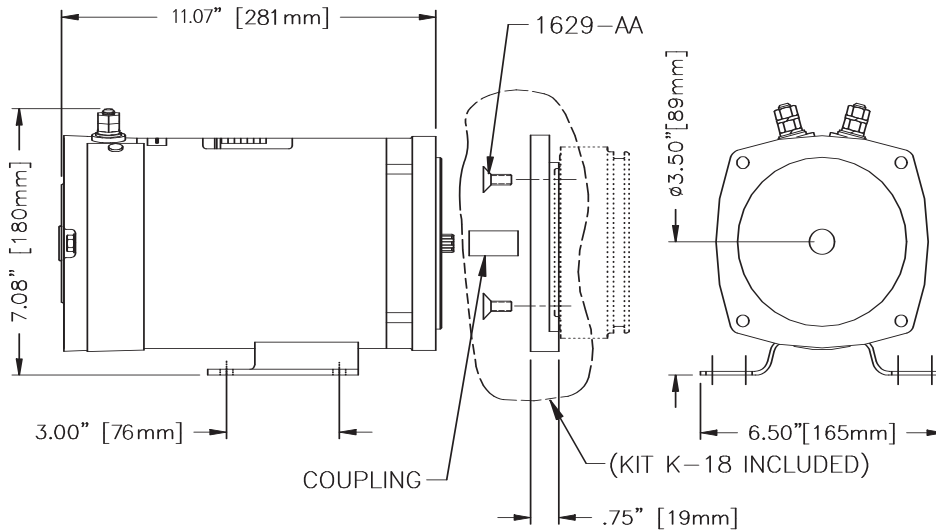

KMP2

HI-POWER 12V DC 50 IN-LB PERMANENT MAGNET MOTOR

For flows over 3 U.S. GPM (11 LPM) use 1413-AA filter

S3 Duty Rating On Time (% of 5 minutes)