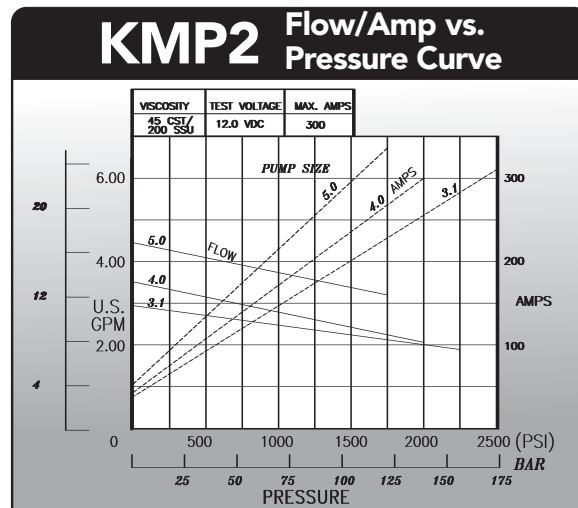

KMP2

HI-POWER 12V DC 50 IN-LB PERMANENT MAGNET MOTOR

For flows over 3 U.S. GPM (11 LPM) use 1413-AA filter

S3 Duty Rating On Time (% of 5 minutes)