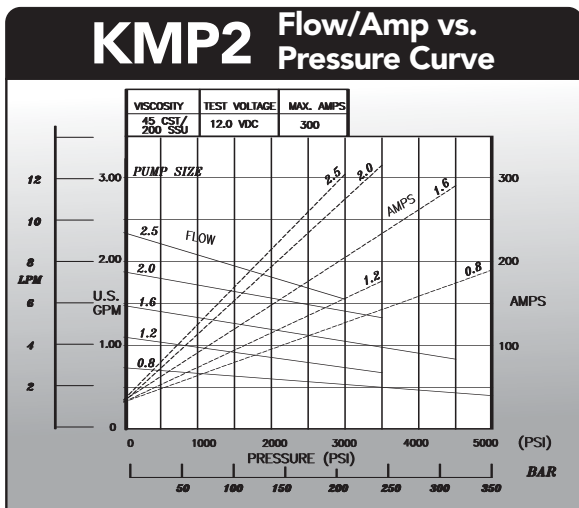

KMP2

HI-POWER 12V DC 50 IN-LB PERMANENT MAGNET MOTOR

For flows over 3 U.S. GPM (11 LPM) use 1413-AA filter

S3 Duty Rating On Time (% of 5 minutes)