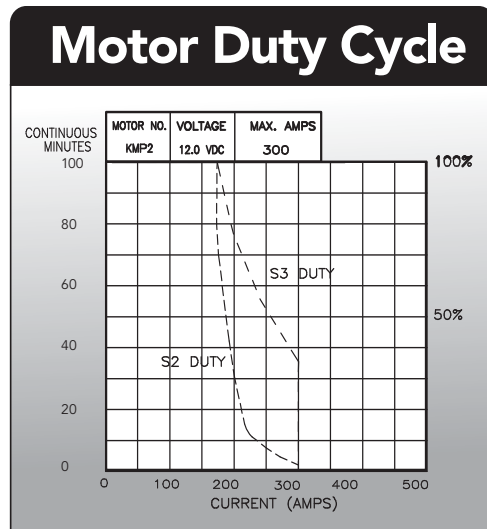

KMP2

HI-POWER 12V DC 50 IN-LB PERMANENT MAGNET MOTOR

For flows over 3 U.S. GPM (11 LPM) use 1413-AA filter

S3 Duty Rating On Time (% of 5 minutes)